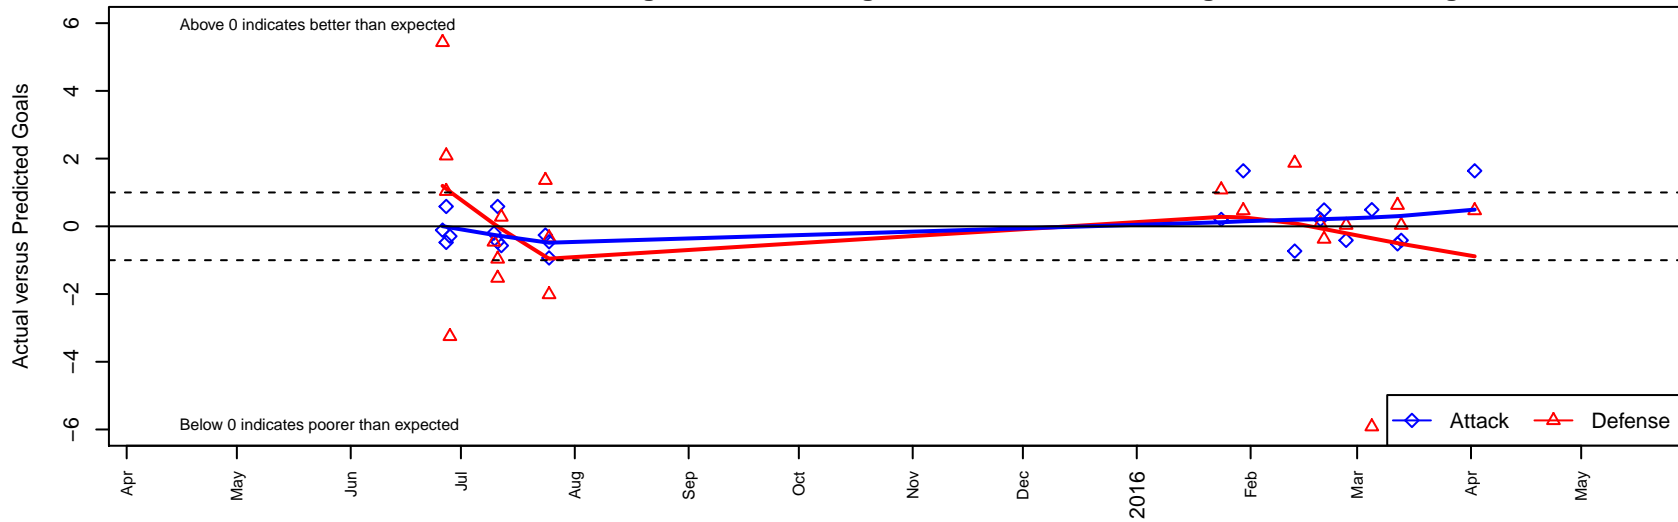

PCU Black Magic G99

Portland City United SC
 Portland, OR
 G99 total strength=949
 attack=1.87 defense=1.5
 fall league = PTT G99 Div 1 White

alt names used:
 PCU 99G Black
 PCU 99G Black
 PCU Black
 PCU BLACK

Venues played:
 2015 Clash At the Border Gold/Silver U16
 2015 PCU Summer Classic U15-U16 Silver
 2015 Crossfire Select GU16 Silver
 2015 PTT G99 Division 1 White

PCU Black Magic G99
 Dots are actual minus expected GF (blue circles) and GA (red triangles).
 Blue line is smoothed change in attack strength. Red is smoothed change in defense strength.

**attack and defense variance (black dot)
relative to other teams
and top 10 in region**

**attack and defense rating
relative to others at age
and all opponents in last 13 months**

Performance relative to 13 month average