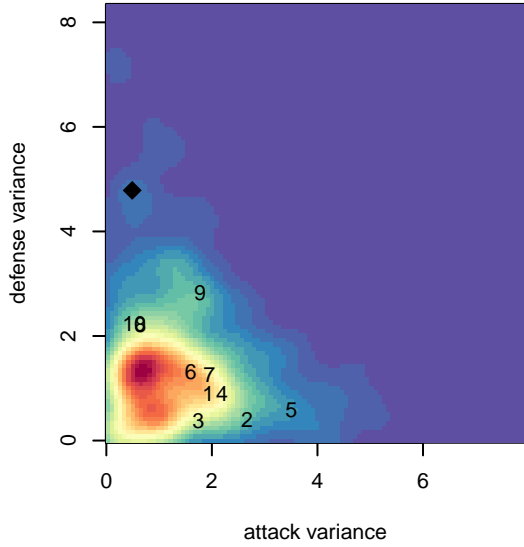

PCU Black Magic G99

Portland City United SC
 Portland, OR
 G99 total strength=949
 attack=1.87 defense=1.5
 fall league = PTT G99 Div 1 White

alt names used:
 PCU 99G Black
 PCU 99G Black
 PCU Black
 PCU BLACK

Venues played:
 2015 Clash At the Border Gold/Silver U16
 2015 PCU Summer Classic U15-U16 Silver
 2015 Crossfire Select GU16 Silver
 2015 PTT G99 Division 1 White

PCU Black Magic G99
 Dots are actual minus expected GF (blue circles) and GA (red triangles).
 Blue line is smoothed change in attack strength. Red is smoothed change in defense strength.

**attack and defense variance (black dot)
relative to other teams
and top 10 in region**

**attack and defense rating
relative to others at age
and all opponents in last 13 months**

Performance relative to 13 month average