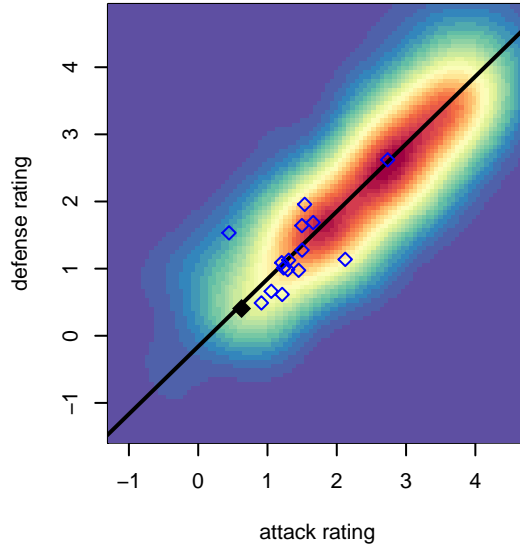

PCU Black Magic G99

Portland City United SC
 Portland, OR
 G99 total strength=949
 attack=1.87 defense=1.5
 fall league = PTT G99 Div 1 White

alt names used:
 PCU 99G Black
 PCU 99G Black
 PCU Black
 PCU BLACK

Venues played:
 2015 Clash At the Border Gold/Silver U16
 2015 PCU Summer Classic U15-U16 Silver
 2015 Crossfire Select GU16 Silver
 2015 PTT G99 Division 1 White

PCU Black Magic G99
 Dots are actual minus expected GF (blue circles) and GA (red triangles).
 Blue line is smoothed change in attack strength. Red is smoothed change in defense strength.

**attack and defense variance (black dot)
relative to other teams
and top 10 in region**

**attack and defense rating
relative to others at age
and all opponents in last 13 months**

Performance relative to 13 month average