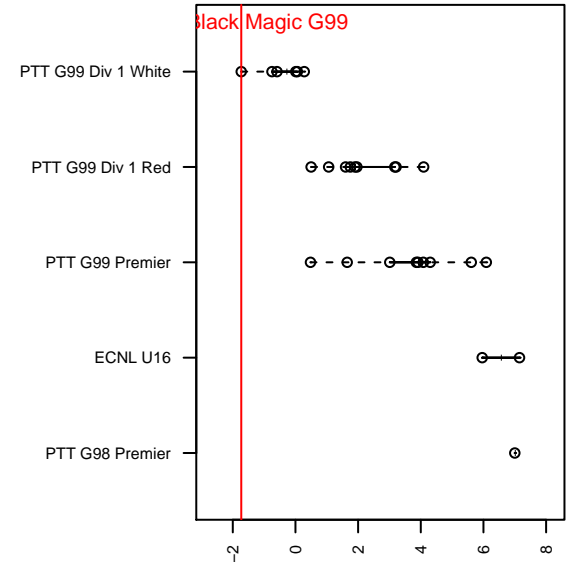

PCU Black Magic G99

Portland City United SC
 Portland, OR
 G99 total strength=949
 attack=1.87 defense=1.5
 fall league = PTT G99 Div 1 White

alt names used:
 PCU 99G Black
 PCU 99G Black
 PCU Black
 PCU BLACK

Venues played:
 2015 Clash At the Border Gold/Silver U16
 2015 PCU Summer Classic U15-U16 Silver
 2015 Crossfire Select GU16 Silver
 2015 PTT G99 Division 1 White

PCU Black Magic G99
 Dots are actual minus expected GF (blue circles) and GA (red triangles).
 Blue line is smoothed change in attack strength. Red is smoothed change in defense strength.

**attack and defense variance (black dot)
relative to other teams
and top 10 in region**

**attack and defense rating
relative to others at age
and all opponents in last 13 months**

Performance relative to 13 month average